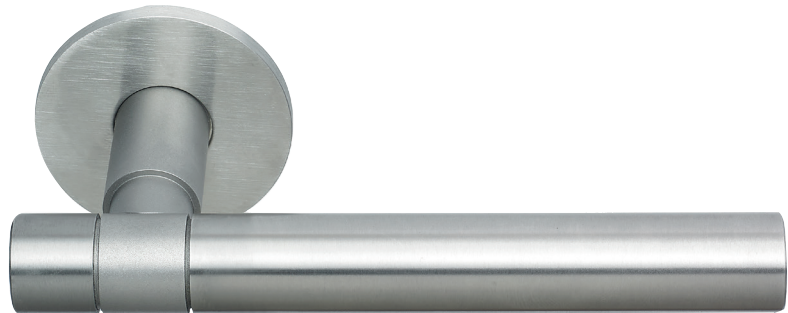

Find technical information for all of these products & more on KCC Datastore

Find technical information for all of these products & more on KCC Datastore

KCC
GROUP

KCC
GROUP

Lever Handles

Lever Handles