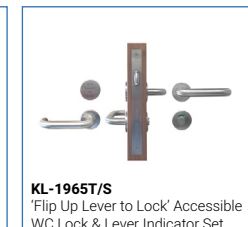

**KL-1903S**  
Small Case Mortice Deadlock

**KL-71092S**  
Euro Profile Sashlock

**KL-1965T/S**  
'Flip Up Lever to Lock' Accessible  
WC Lock & Lever Indicator Set

**KL-1908RAR**  
Heavy Duty Modular Mortice  
Anti-Panic Sashlock