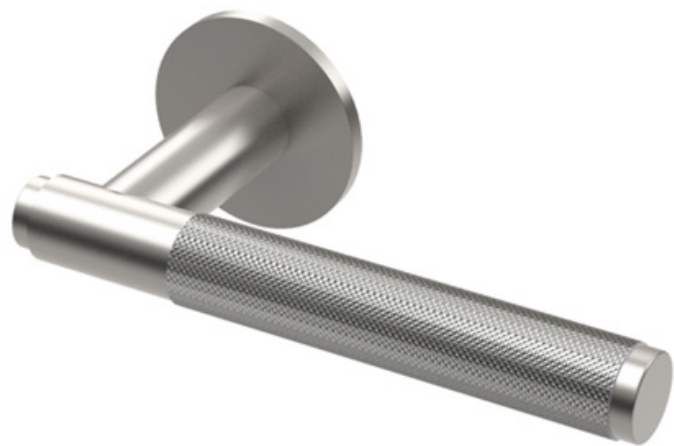

Product Ref  
**KF-8121/1214 Straight L Sprung**

Lever Handles

Lever Handles

Find technical information for all of these products & more on KCC Datastore

Find technical information for all of these products & more on KCC Datastore