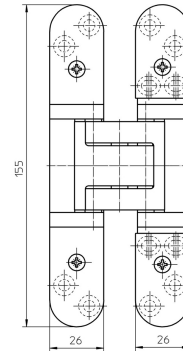

Description

Simonswerk Tectus Fire Rated Fully Concealed Hinge for Flush Fitted Doors up to 120kg

Technical Features

Function & Operation	Door Hinge that provide a seamless, almost invisible appearance for flush fitting doors
Summary of Features	See advanced features

Options n/a

Dimensions

Dimensions L155 mm (see drawing)

Finishes

Finishes Available Matt Chrome, Matt Nickel, Bronze Effect, Polished Brass, Stainless Steel Look, Polished Nickel Plate, Satin Nickel Plate

Description

Simonswerk Tectus Fire Rated Fully Concealed Hinge for Flush Fitted Doors up to 120kg

Features

- Completely concealed hinge system for timber, steel or aluminium doors and frames
- Load capacity 120kg
- Opening Angle 180°
- 3D Adjustment
 - Horizontal adjustment +/- 3mm
 - Vertical adjustment +/- 3mm
 - Compression adjustment +/- 1mm
- Manufactured from cast and pressed mild steel components
- Maintenance-free slide bearings