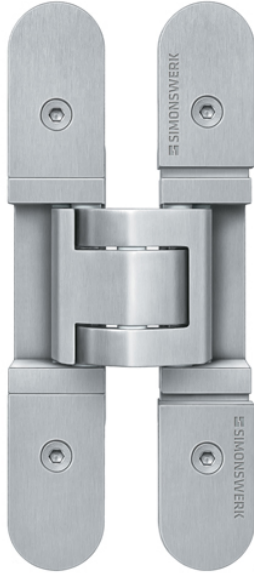

Description

Simonswerk Tectus Fire Rated Fully Concealed Hinge for Flush Fitted Doors up to 120kg

Technical Features

Function & Operation	Door Hinge that provide a seamless, almost invisible appearance for flush fitting doors
Summary of Features	See advanced features

Description

Simonswerk Tectus Fire Rated Fully Concealed Hinge for Flush Fitted Doors up to 120kg

Features

- Completely concealed hinge system for timber, steel or aluminium doors and frames
- Load capacity 120kg
- Opening Angle 180°
- 3D Adjustment
 - Horizontal adjustment +/- 3mm
 - Vertical adjustment +/- 3mm
 - Compression adjustment +/- 1mm
- Manufactured from cast and pressed mild steel components
- Maintenance-free slide bearings

Fire Rated

- FD60 fire rated
- 1mm Intumescent material is built into the body
- Fire rating based on 3 hinges per leaf

Description

Simonswerk Tectus Fire Rated Fully Concealed Hinge for Flush Fitted Doors up to 120kg

Specification Text

CONCEALED DOOR HINGES

- Standard: To BS EN 1935.
- Hinges CE marked.
- Manufacturer: Simonswerk
- Product reference: KH-TE527 3D FR
- Type: Simonswerk Tectus Fire Rated Fully Concealed Hinge for Flush Fitted Doors up to 120kg
- Size: L155 mm
- Material/ finish: [SPECIFY FINISH]