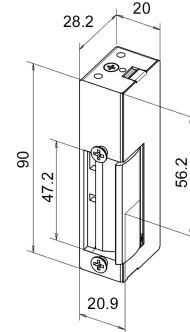

Description

Abloy Fail Unlocked Electric Strike. Medium Security, Standard Doors 24vDC

Technical Features

Function & Operation Electrical power maintains the electric strike in the locked position. Removing power unlocks the strike jaw allowing the door to be opened without operating the latchbolt of the lock

Summary of Features Break in Resistance of 5,500N. Reversible handing. 24vDC

Options Fail locked version & 12vDC version

Dimensions

Dimensions H90mm x W20mm x D28.2mm

Finishes

Finishes Available Grey

Certification