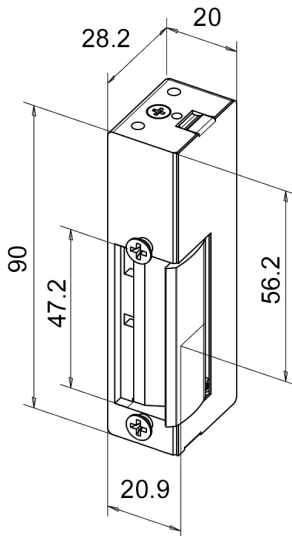

Summary of Features Break in Resistance of 5,500N. Reversible handing. 24vDC

Options Fail locked version & 12vDC version

Dimensions

Dimensions H90mm x W20mm x D28.2mm

Finishes

Finishes Available Grey

Certification

* ROI Only

For the purpose of continual product development, KCC reserves the right to change specifications without notice. Please accept all dimensions as approximate. E&OE. © KCC Group 2020.

Description

Abloy Fail Unlocked Electric Strike. Medium Security, Standard Doors 24vDC

Specification Text

GENERAL ACCESS CONTROL

- Manufacturer: Abloy
- Product reference: KES-934U
- Type: KES-34-----26302F91
- Size: H90mm x W20mm x D28.2mm
- Material/ finish: Grey